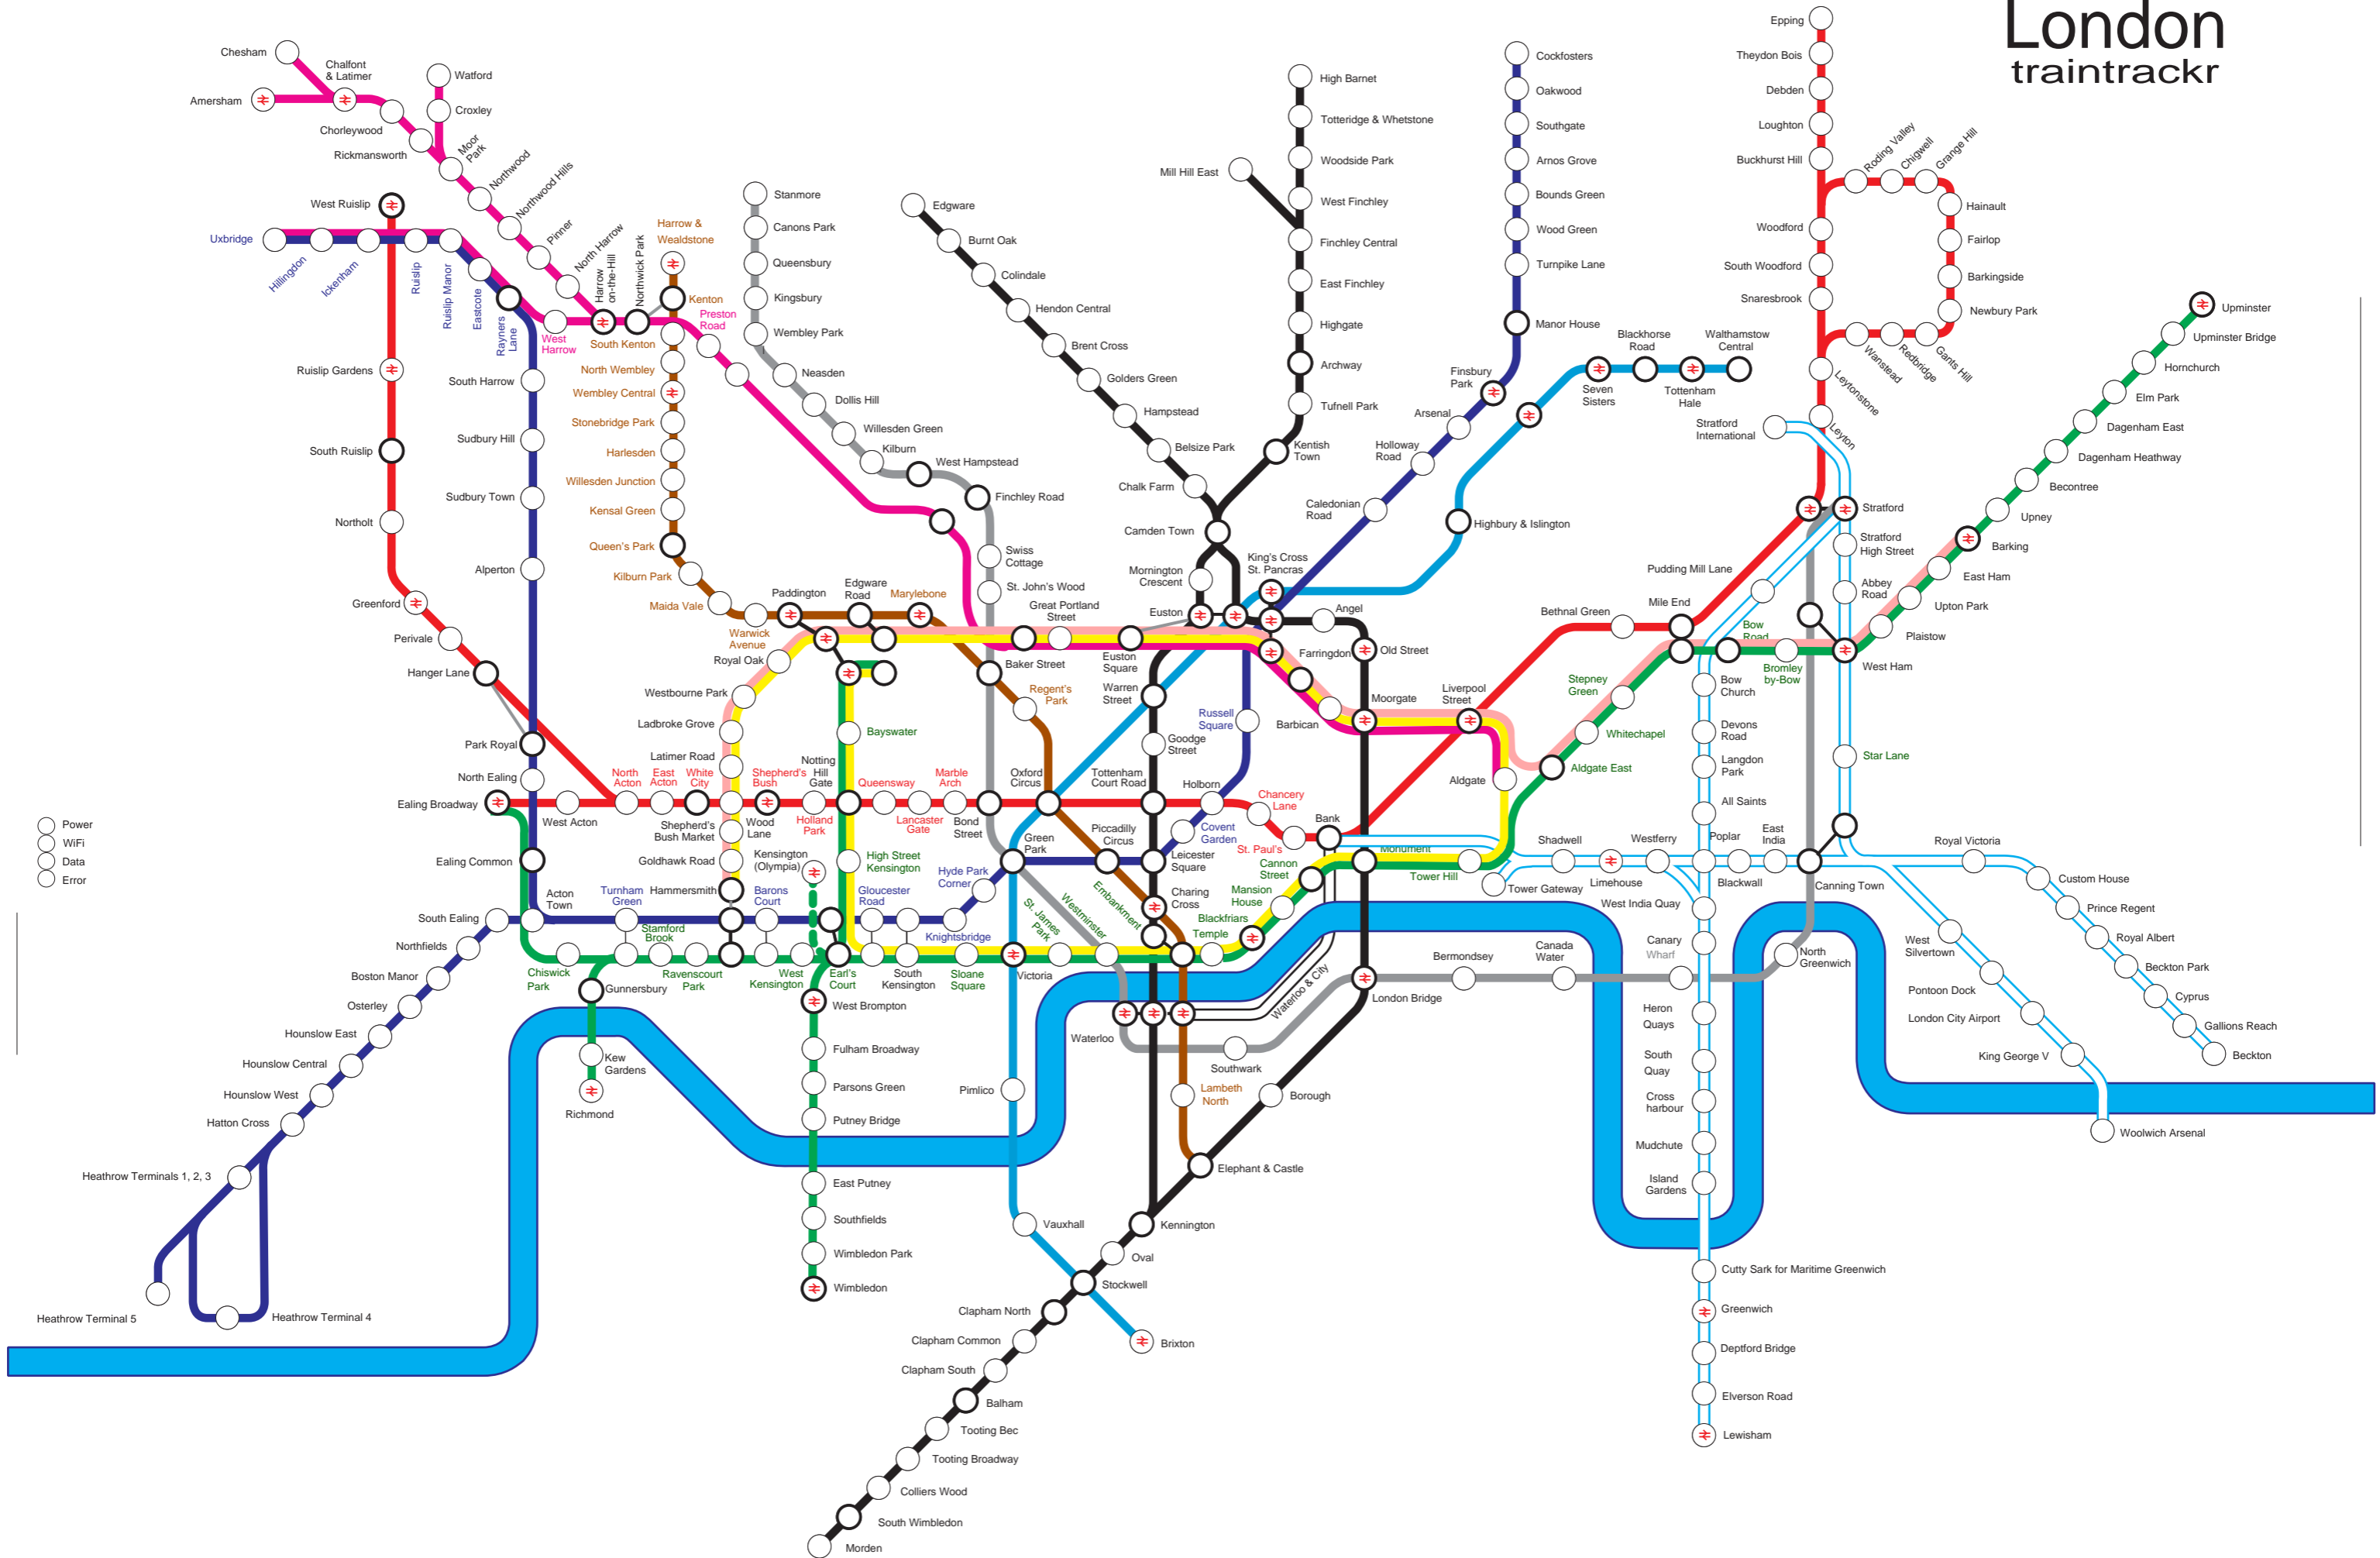

London traintrackr

- Power
- WiFi
- Data
- Error