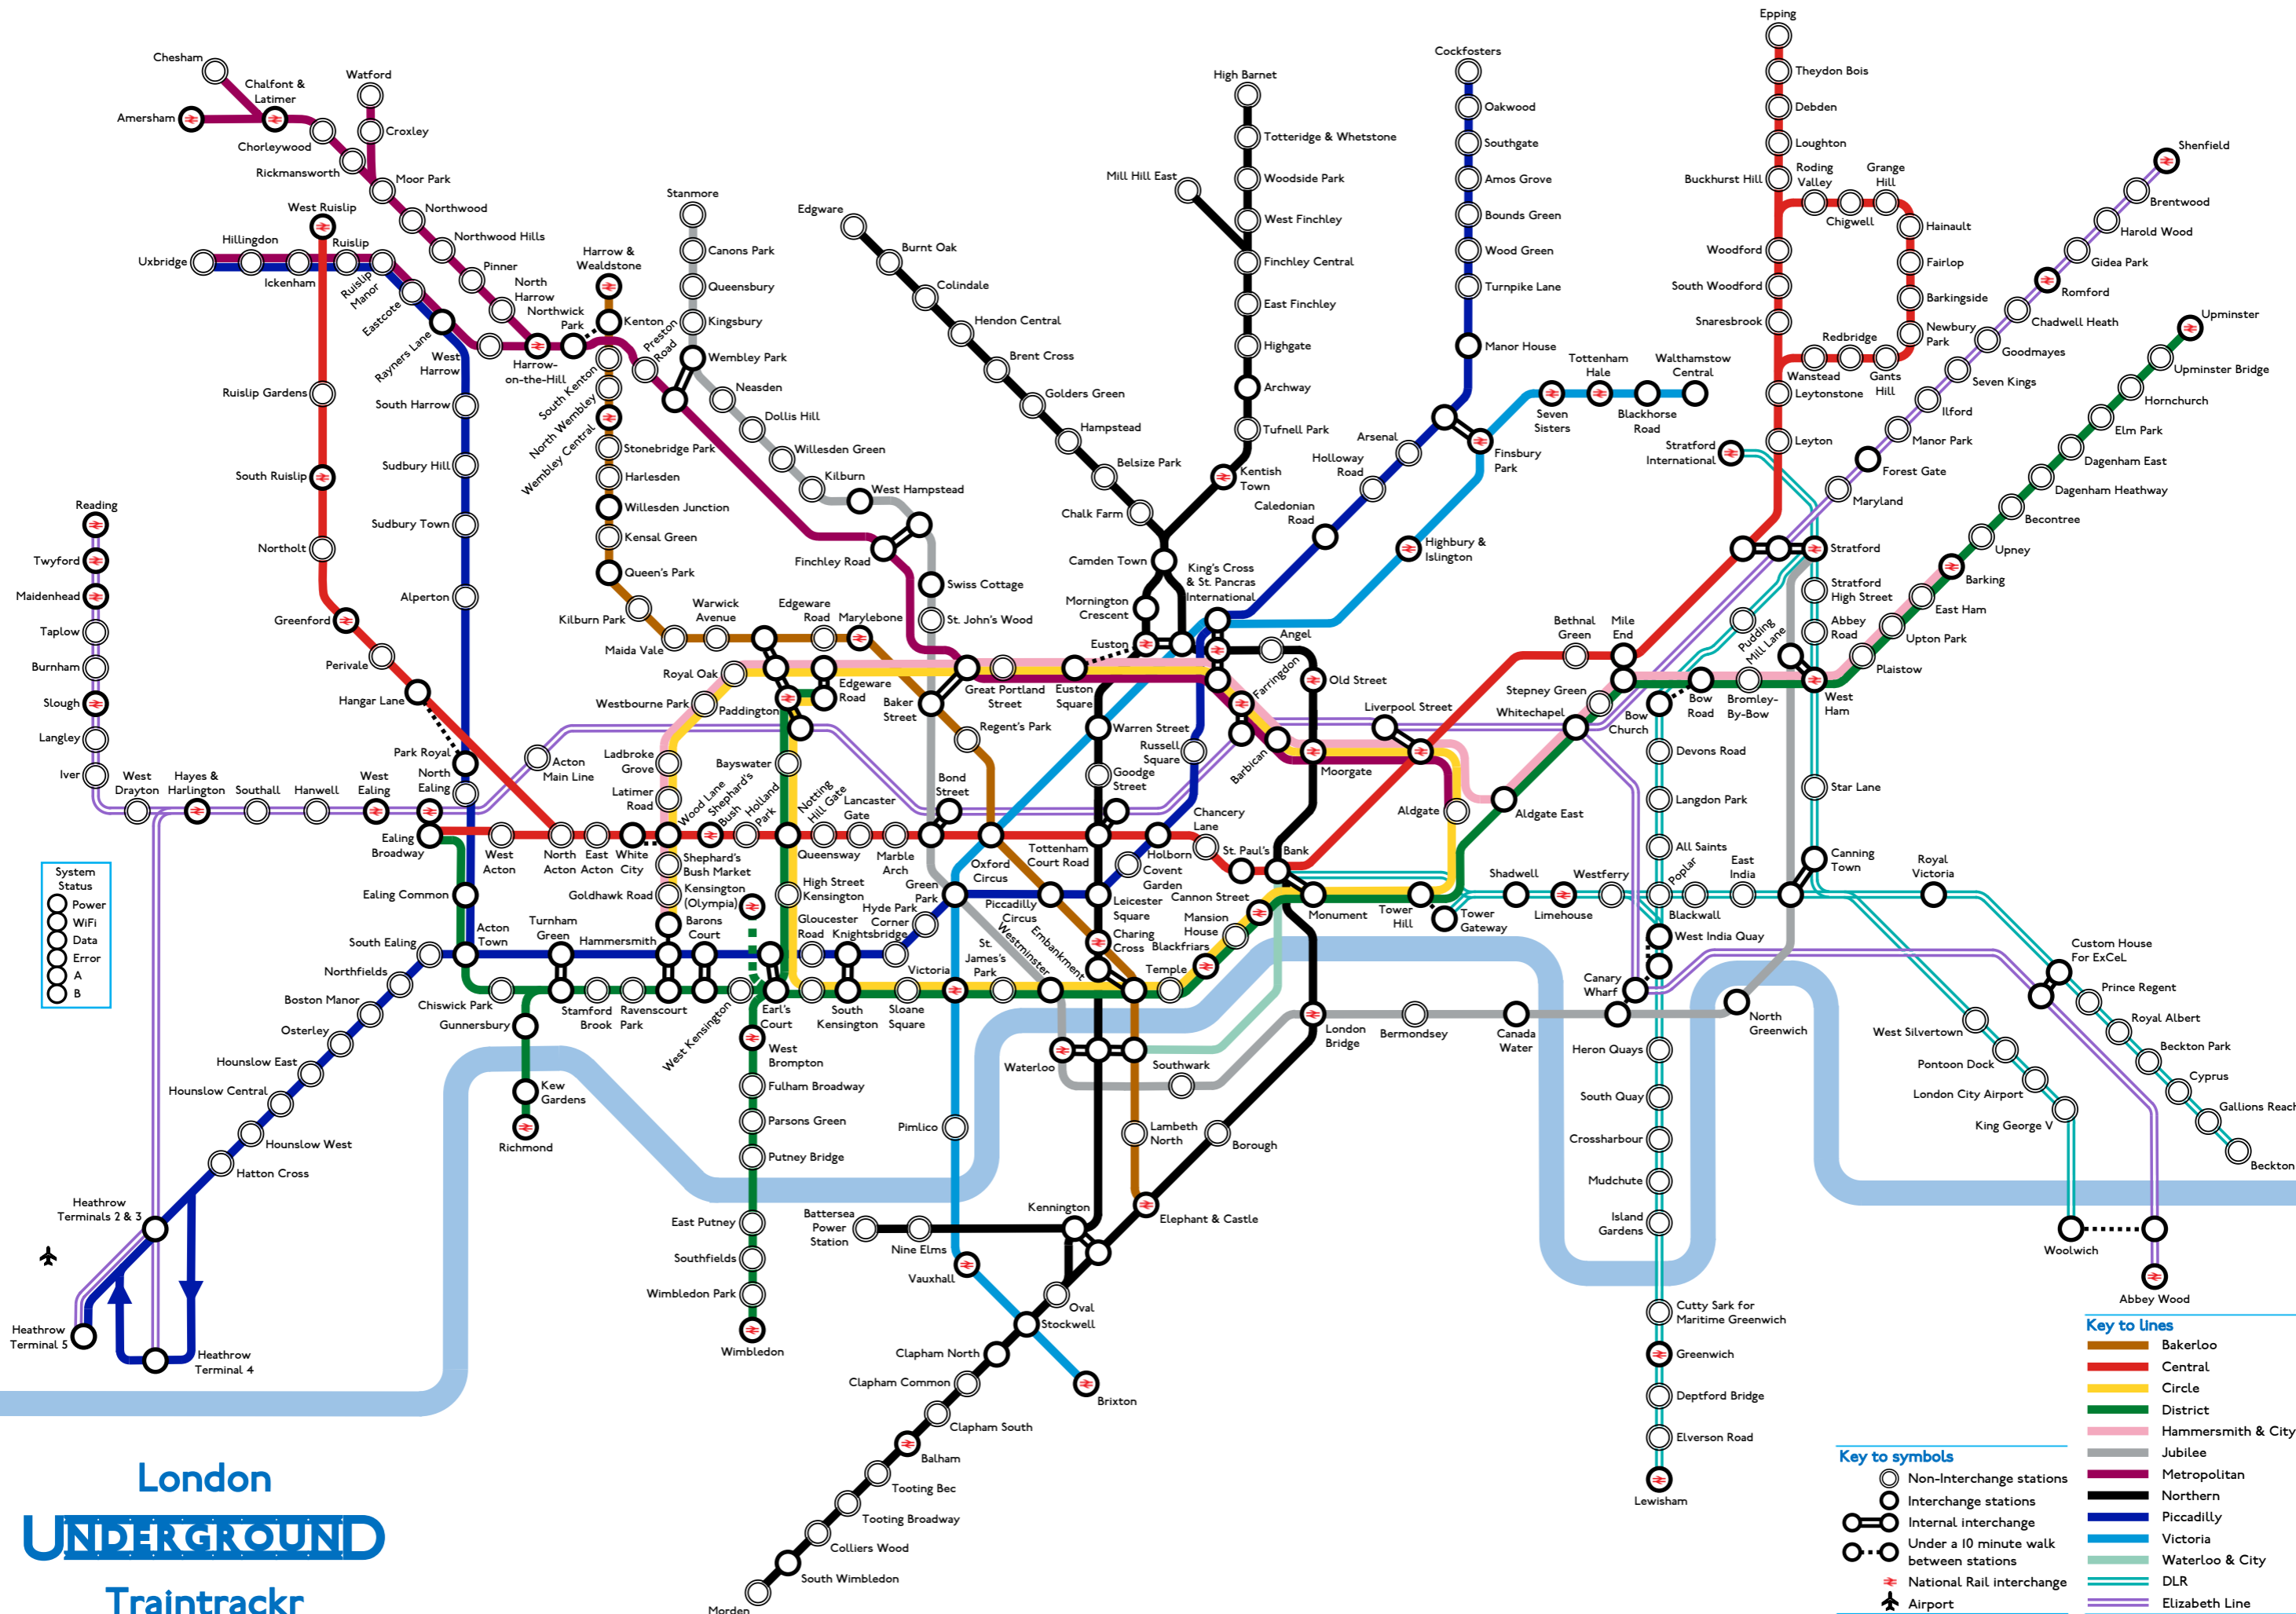

London UNDERGROUND Traintrackr

- System Status**
- Power
 - WiFi
 - Data
 - Error
 - A
 - B

- Key to Lines**
- Bakerloo
 - Central
 - Circle
 - District
 - Hammersmith & City
 - Jubilee
 - Metropolitan
 - Northern
 - Piccadilly
 - Victoria
 - Waterloo & City
 - DLR
 - Elizabeth Line
- Key to symbols**
- Non-Interchange stations
 - Interchange stations
 - Internal interchange
 - Under a 10 minute walk between stations
 - ⚡ National Rail interchange
 - ✈ Airport